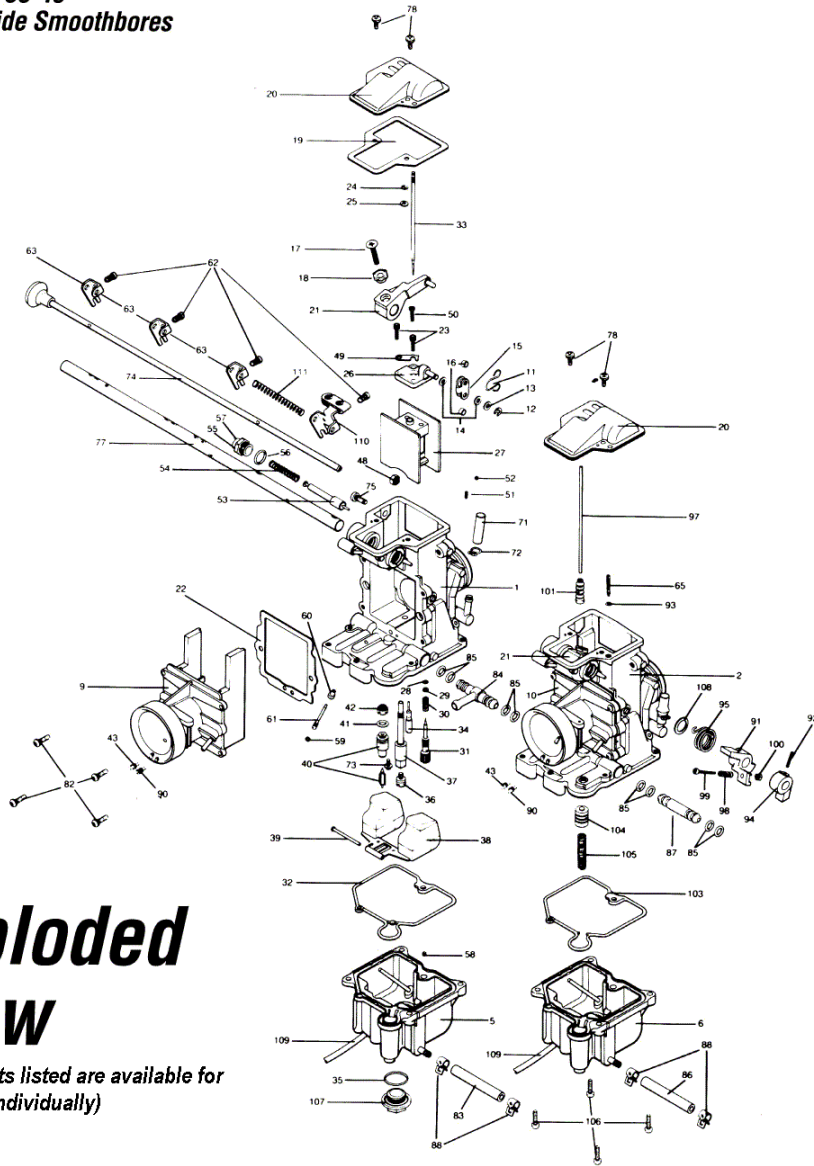

**RS-34-36-38-40**  
**Radial Slide Smoothbores**

**Exploded View**

(Not all parts listed are available for purchase individually)

No.	Description	Part No.	Order No.
1	Mixing Body	N/A	
2	Mixing Body	N/A	
3	Mixing Body	N/A	
4	Mixing Body	N/A	
5	Float Chamber Body	N/A	
6	Float Chamber Body	N/A	
7	Float Chamber Body	N/A	
8	Float Chamber Body	N/A	
9	Funnel	N/A	
10	Funnel	N/A	
11	Clip, T.V. Lever	N/A	
12	E-Ring, T.V. Lever	BSW28/70	002-355
13	Washer, T.V. Lever	M10/56	002-632
14	Packing, T.V. Lever	N/A	
15	Plate, T.V. Lever	N/A	
16	Ring, T.V. Lever	N/A	
17	Screw, Sync. Lock	C5-0518	007-117
18	Ring, Sync. Adjust	TM36/06	007-118
19	Gasket, Top Cover	TM36/3	007-119
20	Top Cover, Carb	N/A	
21	Lever Ass'y, T.V. #1 #2	N/A	
22	Gasket, A/Funnel	TM36/42	007-658
23	Screw, 2.5mm Allen	739-13001	007-123
24A	E-Ring, RS34-36	VM20-269	002-083
24B	E-Ring, RS38-40	BS32/126	002-455
25A	Washer, Needle Clip 34-36	VM26/315	007-124
25B	Washer, Needle Clip 38-40	826-03002	
26	Connector Plate, T.V.	N/A	
27A	Valve, Throttle 34-36	N/A	
27B	Valve, Throttle 38-40	N/A	
(Throttle Valves are 2.0 Cutaway)			
28	O-Ring, Fuel Screw	N133.037	002-858
29	Washer, Fuel Screw	VM12/33	002-856
30	Spring, Fuel Screw	N133.206	007-137
31	Screw, Pilot Fuel	604-26003	007-138
32	O-Ring, F.C.B. #1-3-4	616-94020	007-140
33	Jet Needle	9 Series	
34	Pilot Jet	VM28/486	002-531
35	O-Ring, Drain Plug	VM28/254	
36	Main Jet	N100.604	
37	Needle Jet	#588	
38	Float Ass'y	859-32011	007-141
39	Pin Float	VM30/160	002-605
} Sold Direct from Mikuni			
40	Needle Valve Ass'y	N149.040	
41	O-Ring, Needle Valve	KV/10	002-709
42	Filter, Needle Valve	VM18/233	002-606
43	Main Air Jet (Plugged)	BS30/97	
44	Screw, Crank Bracket	C5-0512	007-150
45	Lever Ass'y, T.v. #3	N/A	
46	Screw, Lever Lock	N/A	
47	Packing, Shaft	N/A	
48	Hexagon, Locknut	N/A	
49	Plate, Needle Retainer	N/A	
50	Screw, T.V. Plate	N/A	
51	Spring, Starter Shaft	B21/29	007-155
52	Ball Starter Shaft	B21/28	007-156
53	Plunger, Starter	N/A	
54	Spring, Starter	VM16/42	002-671
55	Guide Holder, Starter	N/A	
56	O-Ring, Starter	N138.198	007-160
57	Cap, Starter	N/A	
58	Starter Jet	VM17/1002	
59	O-Ring, A/P Nozzle	N124-063	007-163
60	Pump, A/P Nozzle	TM29/14	007-164
61	Pump, Nozzle	TM36/43	007-165
62	Screw, Start Bracket	N158.052	002-659
63	Lever, Starter Shaft	N/A	
64	Bracket, Bell Crank	N/A	
65	Adjust Screw, A/P	TM36/48A	007-168
66	Lever Ass'y, Bell Crank	N/A	
67	Hex Nut, A/P	N/A	
68	Pin, Bell Crank	N138.019	007-171
69	Adjuster, Idle	739-55003	007-490
70	Spring, Idle Adjuster	N110.209	002-655
71	Cap, Vacuum Fitting	N148.013	002-646
72	Spring Clip, Vac. Fit.	N/A	
73	Screw, NV Holder	VM13/216	007-174
74	Shaft Ass'y, Starter	N/A	
75	Pan Head Screw	C2-0508-B	002-648
76	Flat Head Screw	N/A	
77A	Shaft, Throttle B/C #3	700-17011	002-904
77B	Shaft, Throttle B/C #1	700-17012	002-905
(Racing use only, Left side bell crank)			
77C	Shaft Throttle B/C #3	700-17013	002-906
78	Screw, Top Cover	CW2-0408	007-175
79	Spring, Throttle Rtrn.	TM36/46A	007-204
80	Lever, Rtrn. Spring	N/A	
81	Cap, Shaft End	N/A	
82	Screw, Air Funnel	N/A	
83	Hose, Fuel Connect	888-44003	007-180
84	Inlet Fuel "T"	N/A	
85	O-Ring, Fuel Joint	616-23002	007-182
86	Hose, A/P Fuel	N/A	
87	Joint, Fuel	792-20014	007-184
87A	Joint, Fuel	792-20013	007-183
(For RS36-D3, RS38-D19, RS40-D1)			
88	Clip, Fuel Hose	E100729-BB	007-185
89	Screw, Bracket	C2-0512-B	002-628
90	Pilot Air Jet	BS30/97	
91	Lever, A/Pump	TM36/17	007-292
92	Pin, A/P Locate	N/A	
93	O-Ring, A/P Adj.	B30-205	007-188
94	Lever, A/Pump	TM36/18	007-189
95	Spring, A/Pump	TM36/45	007-190
96	Plate, Top Bracket	N/A	
97	Rod, A/Pump	TM36/44	007-192
98	Spring, A/P Adj.	M12F/46A	002-181
99	Screw, A/P Adj.	MC-0316-B	007-193
100	Hexagon Nut, A/P Adj.	N3-03-B	007-194
101	Cap, A/P Rubber	TM36/64	007-195
102	Plate, Lower Bracket	N/A	
103	O-Ring, F.C.B. A/P	616-90421	007-197
104	Plunger, A/Pump 12mm	TM36/60	007-198
105	Spring, A/P 12mm	VM14SC13/89	007-200
106	Screw, Float Bowl	C2-0412-B	007-201
107	Plug, Drain	VM33/77	002-603
108	Ring, A/P Spring	N/A	
109	Hose	N/A	
110	Lever, Starter Cable	TM36/63	007-205
111	Spring, Bracket	730-06027	007-206
112	Bracket, Cable	TM36/61	007-207